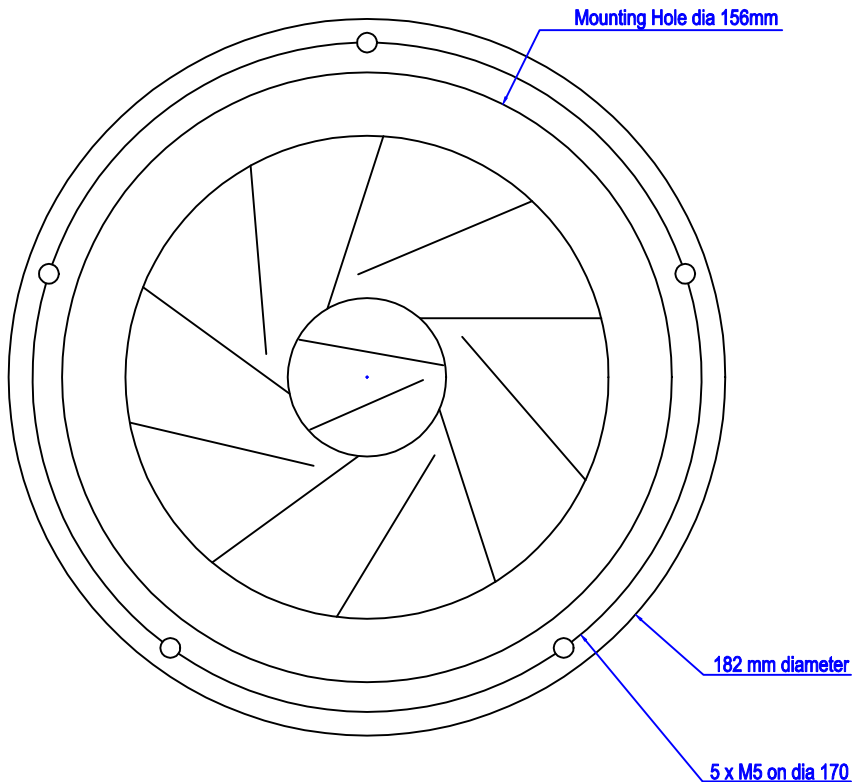

Genesis Absolute 18.01 Data

Technical Data.

Description: 18 cm woofer for 3 way systems.
 Impedance: 4 ohms nominal
 Power handling: 100W RMS Continuous Pink noise
 300W RMS Recommended amplifier power
 Frequency range 50 - 500Hz as woofer
 Enclosure Volume 20 litres minimum, up to 'free air'

Thiele -Small data:

Fs	Resonant Frequency	54.5	Hz
Re	D.C Resistance	3.45	Ohms
Md	Cone Mass	19	Grams
Sd	Cone area	150	cm ²
Bl	Force Product	5.8	Tm
Rm	Mechanical resistance	0.8	Kg/s
Qm	Mechanical Q Factor	8.13	
Qe	Electrical Q factor	0.67	
Qt	Total Q factor	0.62	
Vas	Equivalent volume	14.3	litres
X-max	Linear excursion (one way)	6.5	mm