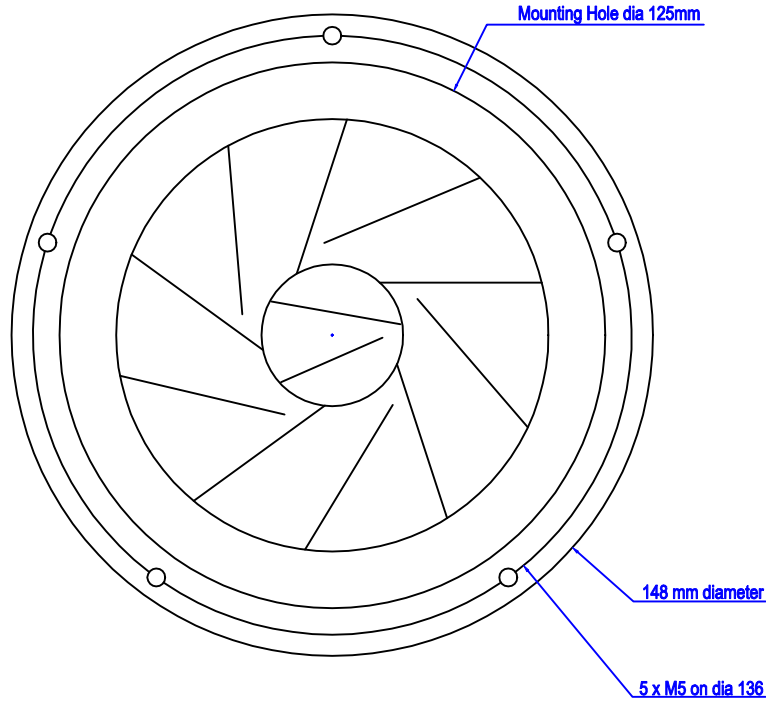

# Genesis Absolute 15.01 Data

## Technical Data.

Description: 15 cm Midbass for 2 way systems.  
 Impedance: 3 ohms nominal  
 Power handling: 100W RMS Continuous Pink noise  
 300W RMS Recommended amplifier power  
 Frequency range 60 - 4000Hz as midbass  
 Enclosure Volume 10 litres minimum, up to 'free air'

## Thiele –Small data:

Fs	Resonant Frequency	66.0	Hz
Re	D.C Resistance	2.75	Ohms
Md	Cone Mass	12.6	Grams
Sd	Cone area	95	cm <sup>2</sup>
Bl	Force Product	5.5	Tm
Rm	Mechanical resistance	0.6	Kg/s
Qm	Mechanical Q Factor	8.71	
Qe	Electrical Q factor	0.48	
Qt	Total Q factor	0.45	
Vas	Equivalent volume	5.9	litres
X-max	Linear excursion (one way)	5.3	mm