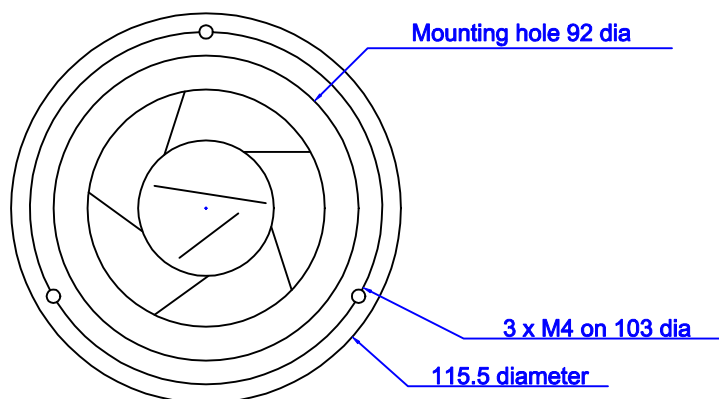

Genesis Absolute 12M Data

Technical Data.

Description: 12 cm Midrange for 3 way systems.
 Impedance: 4 ohms nominal
 Power handling: 50W RMS Continuous Pink noise
 300W RMS System amplifier power
 Frequency range 300 - 7000Hz as Midrange
 Enclosure Volume 3 -10 litres with damping material

Thiele -Small data:

Fs	Resonant Frequency	75.0	Hz
Re	D.C Resistance	3.2	Ohms
Md	Cone Mass	6.5	Grams
Sd	Cone area	49	cm ²
Bl	Force Product	5.3	Tm
Rm	Mechanical resistance	0.55	Ns/m
Qm	Mechanical Q Factor	5.6	
Qe	Electrical Q factor	0.35	
Qt	Total Q factor	0.33	
Vas	Equivalent volume	2.4	litres
X-max	Linear excursion (one way)	3.0	mm